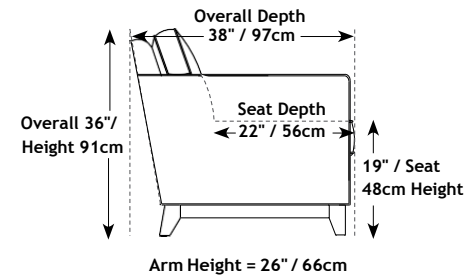

Mattress:

- Super Double: 55"W x 79"L
- Super Queen: 63"W x 79"L
- Mattress is specially designed with 4" of 1.8 density foam to provide stability and support. The top 1" layer is made of gel-infused memory foam which provides a better night's sleep. The memory foam conforms and adapts to each person to relieve pressure, while the gel dissipates the heat keeping the body cool and comfortable
- Sleeper mattress can be attached to grid so it does not shift around while opening and closing
- Meets CAL 117 and all fire retardant code standards 1632, 1633 certification for mattress

Mechanism:

- Powder coated steel frame with aluminum die-cast legs offers a durable design with no center support bars
- Upper two thirds of the mechanism's sleep surface is an orthopedic sleeping grid which provides consistent support and allows the true comfort to be provided by the mattress
- Lower third of the sleep surface is constructed with webbing as it sits directly under the seat cushion. This is consistent with upholstery seating and provides superior seating comfort while the sleeper is in the closed position
- The unit is free-standing and self-supporting with its own legs, and does not depend on any part of the frame structure for support
- Non-extruding rivet joints (completely encased inside the perimeter frame) with a soft metal edge which attaches the sleeping grid to the exterior frame
- Front and back stabilizing bar prevents mattress from moving

71" / 180cm wide
 21 double sofa bed – 2 seat
 IA = 63" / 172cm
 COM: 10 yards

79" / 201cm wide
 22 queen sofa bed – 2 seat
 IA = 71" / 180cm
 COM: 12 yards

HEATON SOFABED