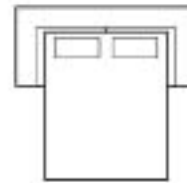

OTIS

The Otis is a simple sofa, perfect for any space. With rounded flared arms, this sofa adds a element of comfort and style. Also available in a love seat, chair, and sofa bed varieties.

- Hardwood, softwood and engineered wood products, all joints pinned and glued for uniformity & strength
- High resiliency seat foam for superior durability and comfort

OTIS

The Otis is a simple sofa, perfect for any space. With rounded flared arms, this sofa adds a element of comfort and style. Also available in a love seat, chair, and sofa bed varieties.

81" / 206cm wide
21 full sofa bed – 2 seat
IA = 62" / 157cm

90" / 229cm wide
22 queen sofa bed – 3 seat
IA = 75" / 191cm

90" / 229cm wide
01 sofa – 3 seat
IA = 75" / 191cm

81" / 206cm wide
91 sofa – 2 seat
IA = 62" / 157cm

65" / 165cm wide
03 loveseat
IA = 50" / 127cm

40" / 102cm wide
02 chair
IA = 25" / 64cm

23" x 23" x 17"
58cm x 58cm x 43cm
04 ottoman

OTIS