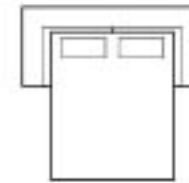

OTIS

The Otis is a simple sofa, perfect for any space. With rounded flared arms, this sofa adds a element of comfort and style. Also available in a love seat, chair, and sofa bed varieties.

- Hardwood, softwood and engineered wood products, all joints pinned and glued for uniformity & strength
- High resiliency seat foam for superior durability and comfort

OTIS

The Otis is a simple sofa, perfect for any space. With rounded flared arms, this sofa adds a element of comfort and style. Also available in a love seat, chair, and sofa bed varieties.

81" / 206cm wide
21 full sofa bed – 2 seat
IA = 62" / 157cm

90" / 229cm wide
22 queen sofa bed – 3 seat
IA = 75" / 191cm

90" / 229cm wide
01 sofa – 3 seat
IA = 75" / 191cm

81" / 206cm wide
91 sofa – 2 seat
IA = 62" / 157cm

65" / 165cm wide
03 loveseat
IA = 50" / 127cm

40" / 102cm wide
02 chair
IA = 25" / 64cm

23" x 23" x 17"
58cm x 58cm x 43cm
04 ottoman

OTIS