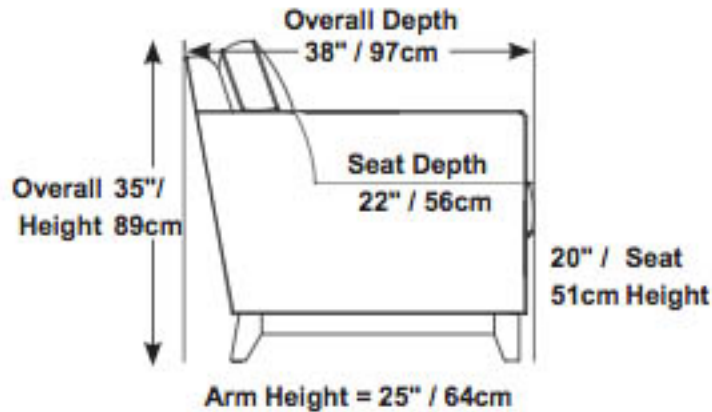

OTIS

The Otis is a simple sofa, perfect for any space. With rounded flared arms, this sofa adds a element of comfort and style. Also available in a love seat, chair, and sofa bed varieties.

81" / 206cm wide
21 full sofa bed – 2 seat
IA = 62" / 157cm

90" / 229cm wide
22 queen sofa bed – 3 seat
IA = 75" / 191cm

90" / 229cm wide
01 sofa – 3 seat
IA = 75" / 191cm

81" / 206cm wide
91 sofa – 2 seat
IA = 62" / 157cm

65" / 165cm wide
03 loveseat
IA = 50" / 127cm

40" / 102cm wide
02 chair
IA = 25" / 64cm

23" x 23" x 17"
58cm x 58cm x 43cm
04 ottoman

OTIS