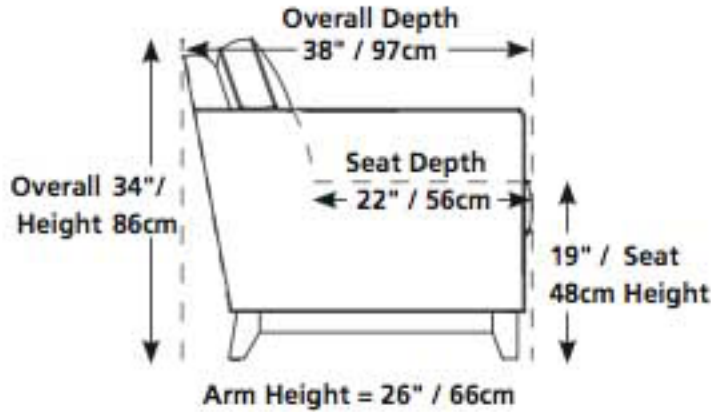

*Pillows not included

- | | | | | |
|------------------|------------------|------------------|-----------------|--------------------|
| 79" / 201cm wide | 70" / 178cm wide | 56" / 142cm wide | 33" / 84cm wide | 23" x 23" x 17" |
| 01 sofa - 3 seat | 91 sofa - 2 seat | 03 loveseat | 02 chair | 58cm x 58cm x 43cm |
| | | | | 04 ottoman |

ALSO AVAILABLE AS SECTIONAL

- | | | | | |
|------------------|------------------|------------------|------------------|---------------------|
| 52" / 131cm wide | 23" / 58cm wide | 38" / 96cm wide | 75" / 189cm wide | 46" / 117cm wide |
| 07 LHF loveseat | 10 armless chair | 11 corner square | 12 LHF sofa | 14 armless loveseat |
| 08 RHF loveseat | | | 13 RHF sofa | |

- | | |
|---------------------|----------------------|
| 29" x 60" x 34" | 83" / 211cm wide |
| 72cm x 152cm x 86cm | 35 RHF corner chaise |
| 15 RHF chaise | 36 LHF corner chaise |
| 16 LHF chaise | |