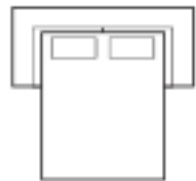

## BLISS

The Bliss is the perfect sofa for any hospitality application. With modest curves the Bliss adds a contemporary twist to your typical traditional sofa.

82" / 208cm wide  
01 sofa - 3 seat

70" / 178cm wide  
91 sofa - 2 seat

59" / 150cm wide  
03 loveseat

34" / 86cm wide  
02 chair

70" / 178cm wide  
21 full sofa bed - 2 seat

82" / 208cm wide  
22 queen sofa bed - 3 seat