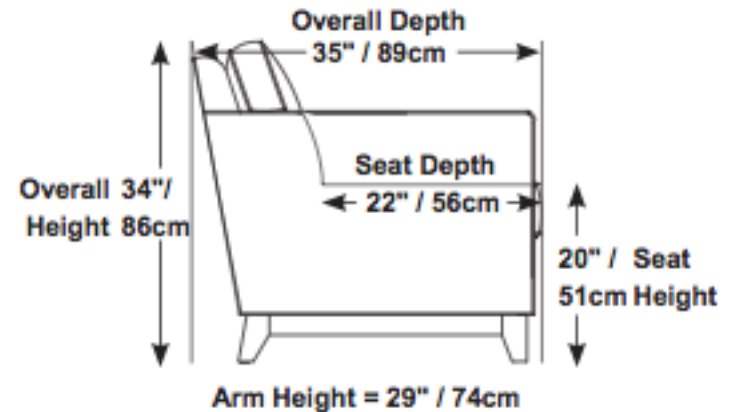

59" / 150cm wide  
03 loveseat

34" / 86cm wide  
02 chair

70" / 178cm wide  
21 full sofa bed - 2 seat

82" / 208cm wide  
22 queen sofa bed - 3 seat