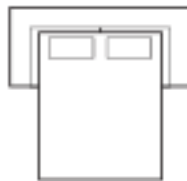

## BLISS

The Bliss is the perfect sofa for any hospitality application. With modest curves the Bliss adds a contemporary twist to your typical traditional sofa.

82" / 208cm wide  
01 sofa - 3 seat

70" / 178cm wide  
91 sofa - 2 seat

59" / 150cm wide  
03 loveseat

34" / 86cm wide  
02 chair

70" / 178cm wide  
21 full sofa bed - 2 seat

82" / 208cm wide  
22 queen sofa bed - 3 seat