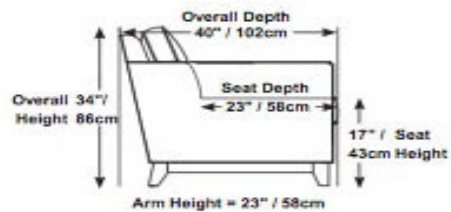

90063 – Wynona

61" / 155cm wide
07 LHF loveseat
08 RHF loveseat

27" / 69cm wide
10 armless chair

38" / 96cm wide
11 corner square

53" / 135cm wide
14 armless loveseat

66" / 168cm wide
19 RHF bumper
20 LHF bumper

78" / 198cm wide
35 RHF corner chaise
36 LHF corner chaise

38" x 27" x 13"
97cm x 69cm x 33cm
72 end table
73 end table with cushion

ALSO AVAILABLE AS:

94" / 239cm wide
01 sofa – 2 seat
1A = 78" / 198cm

67" / 170cm wide
03 loveseat
1A = 51" / 130cm

41" / 104cm wide
02 chair
1A = 25" / 64cm

40" x 32" x 17"
102cm x 81cm x 43cm
04 ottoman

40" x 32" x 13"
102cm x 81cm x 33cm
4T ottoman with table top