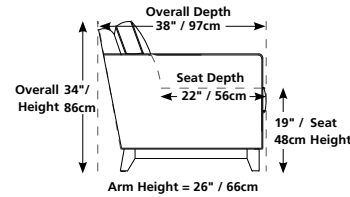

79" / 201cm wide
01 sofa – 3 seat

70" / 178cm wide
91 sofa – 2 seat

56" / 142cm wide
03 loveseat

33" / 84cm wide
02 chair

23" x 23" x 17"
58cm x 58cm x 43cm
04 ottoman

70" / 178cm wide
21 double sofa – 2 seat