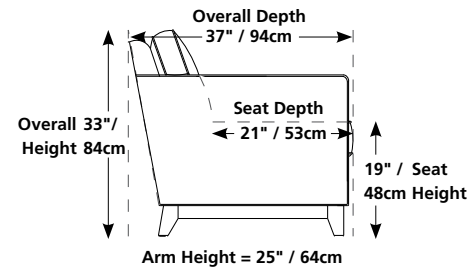

## 90427 – Alula

83" / 211cm wide  
01 sofa – 3 seat  
IA = 66" / 168cm

62" / 157cm wide  
03 loveseat  
IA = 44" / 112cm

39" / 99cm wide  
95 chair  
IA = 22" / 56cm

23" x 23" x 17"  
58cm x 58cm x 43cm  
04 ottoman